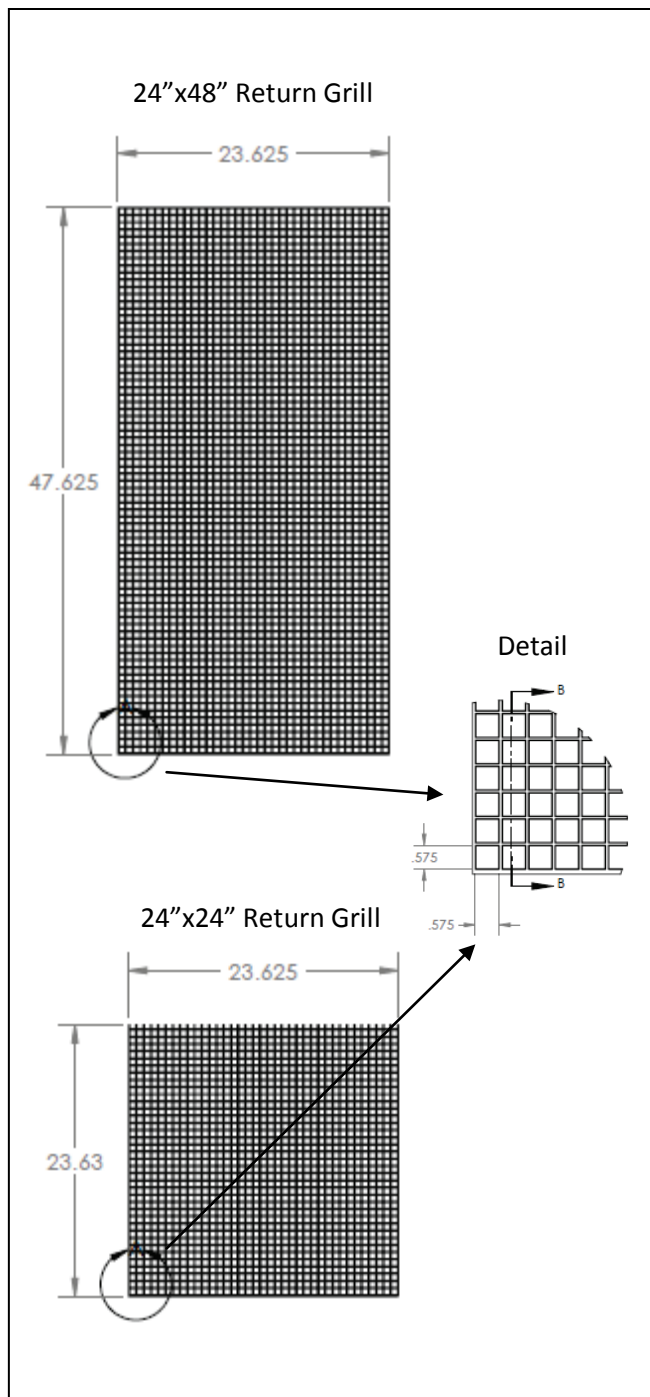

# Tate® In-Ceiling High Volume Return Grills

81% Open Area Ceiling Plenum Return Grills

### General Information

- High Open Area
  - 425/850 square inches
  - 81% of footprint
- For use above hot aisle
  - With/Without Containment
- For use with standard 24" T-grid

### Sizes

- 24" Widths
- 24" and 48" Lengths
- 0.300" Thick
- Package of 15 units